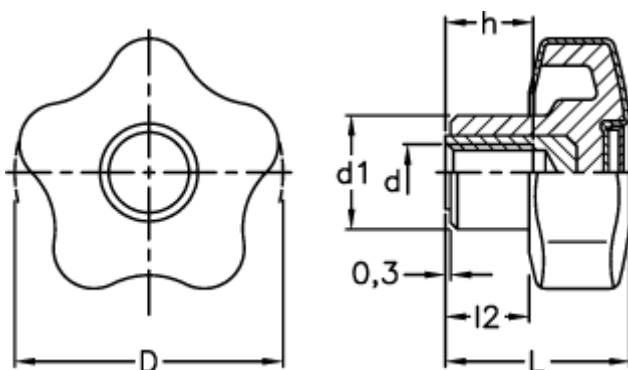

Article number: 23021700134

Description: E+G Lobe knob

VCT.66 B-M10-SOFT, centre cap RAL1021 - yellow

Measures

d = M10

D = 66

d1 = 22

h = 17

L = 38.5